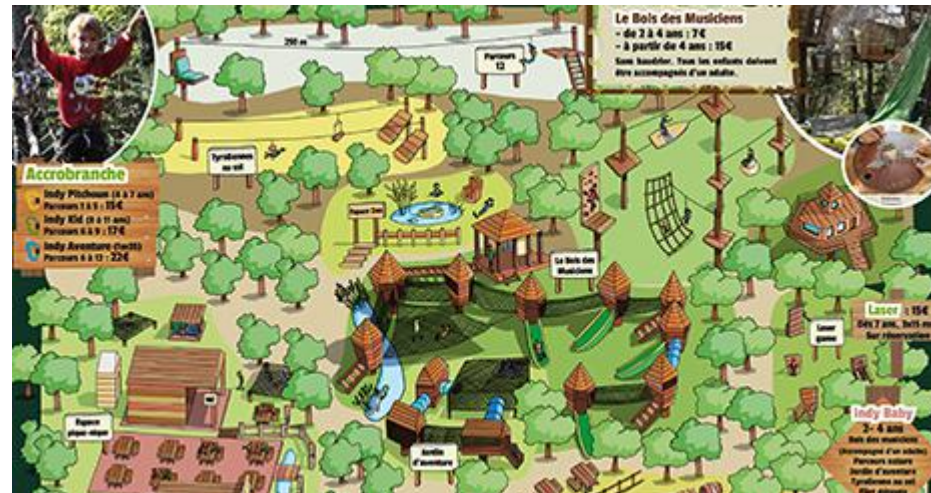

An illustration of a glowing fish in an underwater scene. The fish is light blue with an orange belly and a long, thin, glowing yellow antenna. It is swimming towards the right. The background is a dark blue gradient with a silhouette of a sun in the top left. The foreground features various colorful coral and sea anemones in shades of orange, yellow, and green. A small black plus sign is visible on the right edge of the illustration.

# PORTFOLIO

## ILLUSTRATION

Flyer Syndicat Mixte des Gorges du Gardon

Ecole St Anne

Maison Ginkona

Dépliant Indy Parc - Barjac (30)

La Cigale à Lunettes

Logo Canoe le Tourbillon

# PORTFOLIO

IMAGES DE REFERENCE

---