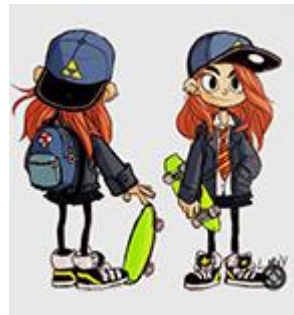

An illustration of a glowing fish in an underwater scene. The fish is light blue with an orange belly and a long, thin, glowing yellow antenna. It is swimming towards the right. The background is a dark blue gradient with a silhouette of a sun in the top left. The foreground features various colorful coral and sea anemones in shades of orange, yellow, and green. A small black plus sign is visible on the right edge of the illustration.

## ILLUSTRATION

Flyer Syndicat Mixte des Gorges du Gardon

Ecole St Anne

Maison Ginkona

Dépliant Indy Parc - Barjac (30)

La Cigale à Lunettes

Logo Canoe le Tourbillon

# PORTFOLIO

IMAGES DE REFERENCE

---